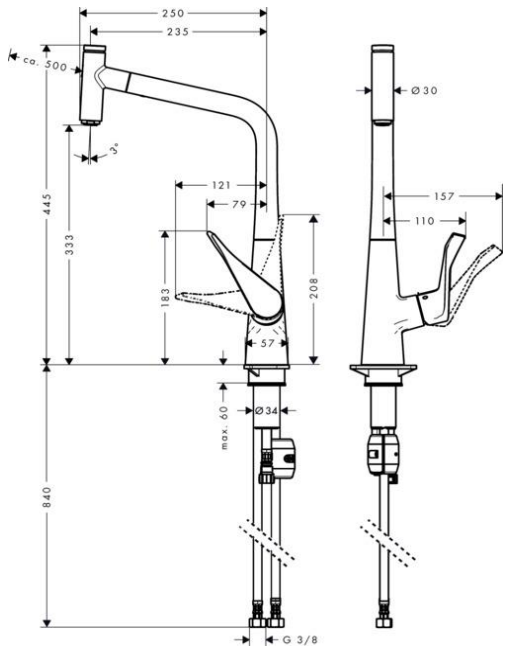

SPECIFICATION SHEET - fittings

BRAND:	hangrohe	Product Photo:
ORIGIN:	Germany	
SERIES:	Sink Mixers	
PRODUCT DESCRIPTION:	Metris Select Single lever kitchen mixer 320 with pull-out spout • Flow rate: 8 l./min. at 3 bar • Flow pressure; 1~5 bar (15~70 psi) • laminar spray	
MODEL No.	14884 000	
FINISH/COLOUR:	Chrome-plated	
DIMENSIONS:	250mm L x 445mm H 235mm spout projection	
OPTIONAL MATCHING PARTS:	2x angle valve 1/2"x3/8"	

Technical Informations: Suitable for continous flow water heater

REMINDER:	Pipe flushing must be done before faucets are installed. Failure to do so voids the warranty. Do not use cleaners containing abrasive cleansers, ammonia, bleach, acids, waxes, alcohol, solvents or other products not recommended for chrome. All information is for reference only, installation shall always be based on the actual product delivered.